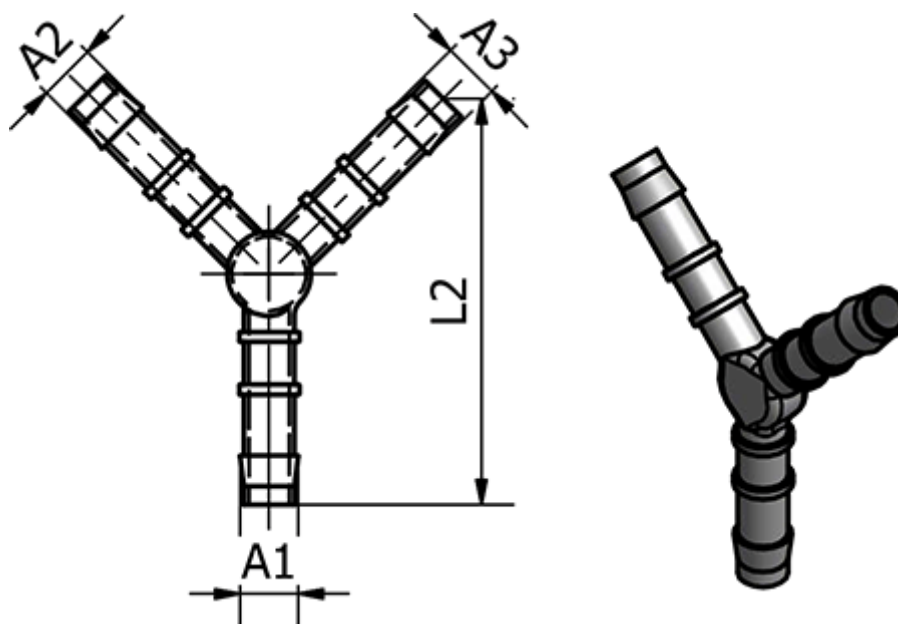

Article number: 58635617

Description: Tube Connector 36.617, Ø16/ Ø16/ Ø16  
Y-connector

## Measures

Ext. Hose Diameter A1 = 16

Ext. Hose Diameter A2 = 16

Ext. Hose Diameter A3 = 16

L2 = 67